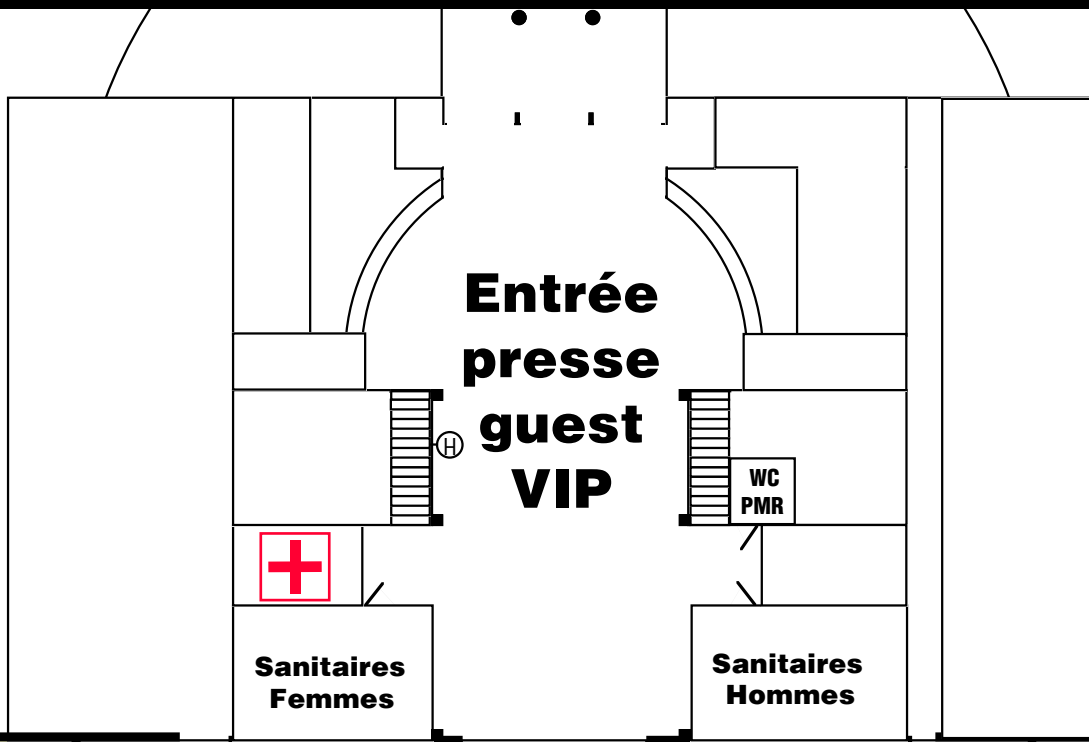

Concert/Spectacle - Plan 4

Parterre = 4696 places

- Tribune A = 148 places
 - Tribune B = 142 places
 - Tribune C = 142 places
 - Tribune D = 80 places
 - Tribune E = 80 places
 - Tribune W = 153 places
 - Tribune X = 153 places
 - Tribune Y = 80 places
 - Tribune Z = 80 places
 - Gradin GA = 36 places
 - Gradin GB = 36 places
 - Gradin GC = 36 places
 - Gradin DA = 36 places
 - Gradin DB = 36 places
 - Gradin DC = 36 places
 - PMR = 30 places
- 1304 places**
- 6000 places**